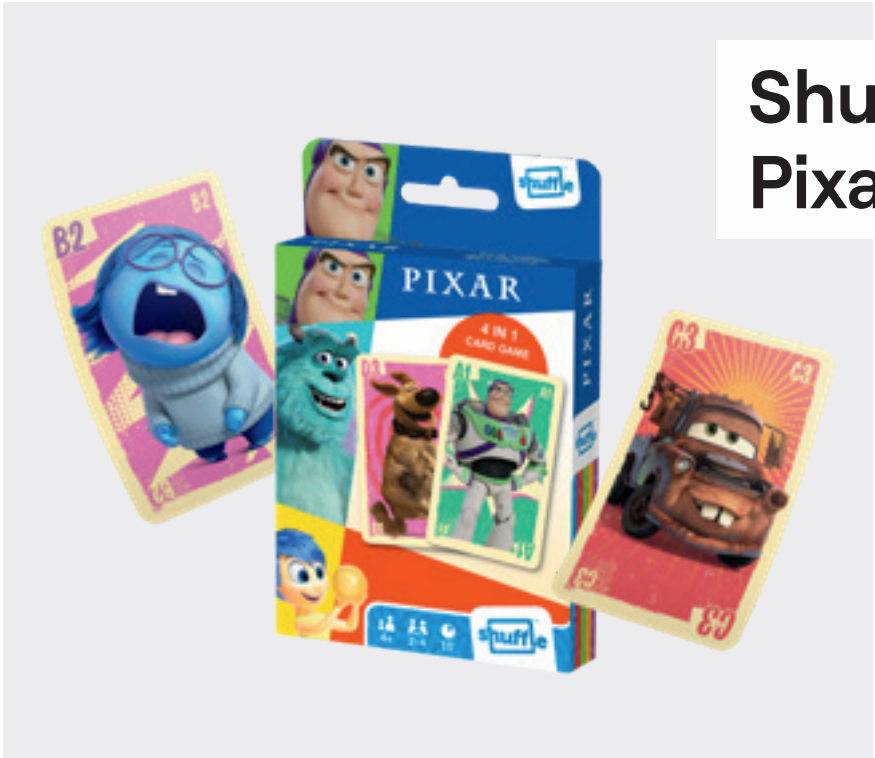

# Shuffle FUN 4in1 Harry Potter

10025070

Estuche Cartón  
 EAN Estuche 5411068861956  
 EAN Envase 5411068986567

 4+	 2-4	 10'	
 62x100	 33	 12	 12

WIZARDING WORLD characters, names and related indicia are © & ™ Warner Bros. Entertainment Inc. WB SHIELD: © & ™ WBEI. Publishing Rights © JKR. (s24)